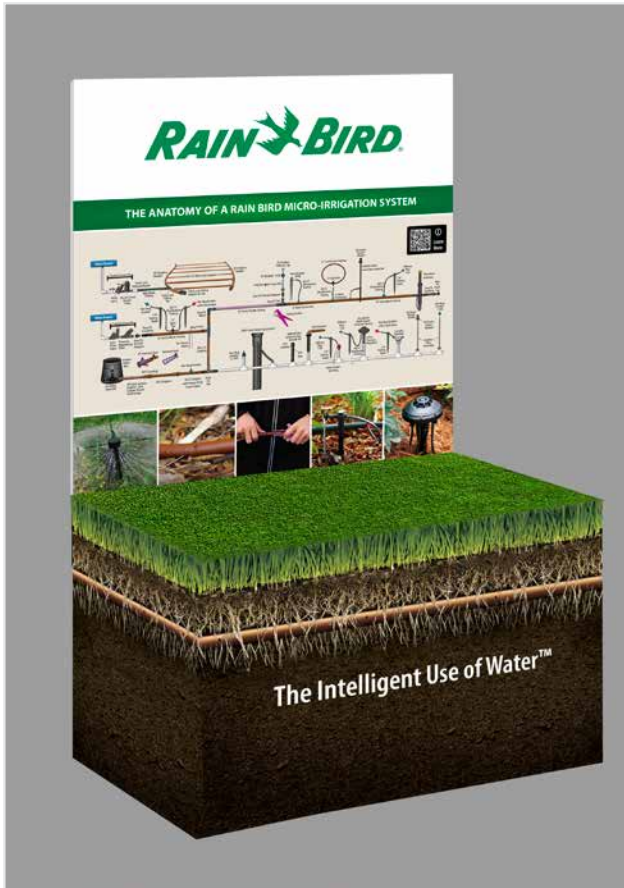

Find all available versions, sizes, and languages on BOX.

The press art may vary, see BOX files for the final designs.

POP Asset	Dimensions		D Number
	Imperial	Metric	
Anatomy of Drip Counter Mat	24 x 18"	610 x 457 mm	D42183
Anatomy of Drip End Cap	72.65 x 47.25 x 19.685"	1850.39 x 1200.15 x 499.9 mm	D42197