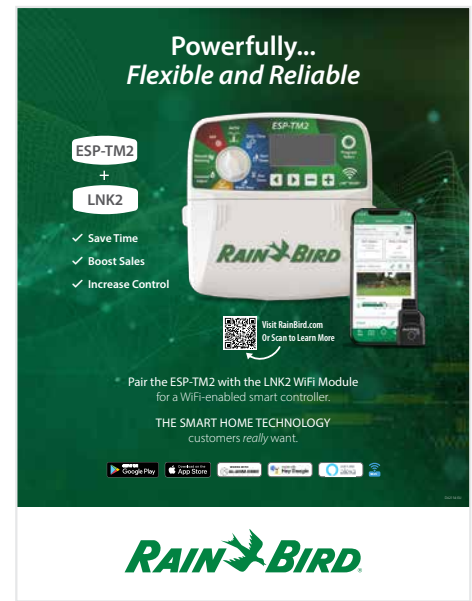

The press art may vary, see BOX files for the final designs.

POP Asset	Dimensions		D Number
	Imperial	Metric	
ESP-TM2 & LNK2 Counter Mat	24 x 18"	610 x 457 mm	D42155
ESP-TM2 & LNK2 Shelf Dangler	6 x 4"	152 x 102 mm	D42160
ESP-TM2 & LNK2 Mouse Pad	8 x 6"	203 x 152 mm	D42157
ESP-TM2 & LNK2 Posters	24 x 36"	609 x 914 mm	D42154
	18 x 24"	457 x 609 mm	
ESP-TM2 & LNK2 Pull Up Banner	33.5 x 78.5"	850 x 1993 mm	D42159
ESP-TM2 & LNK2 Totem	3 panels each	3 panels each	D42158
	24.5 x 72"	622 x 1828 mm	
ESP-TM2 & LNK2 Display Wedge Overlay	N/A	N/A	D42267