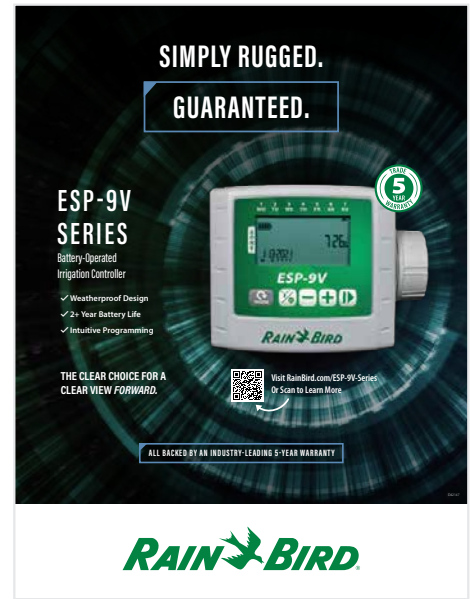

Find all available versions, sizes, and languages on BOX.

The press art may vary, see BOX files for the final designs.

POP Asset	Dimensions		D Number
	Imperial	Metric	
ESP-9V Counter Mat	24 x 18"	610 x 457 mm	D42148
ESP-9V Shelf Dangler	6 x 4"	152 x 102 mm	D42153
ESP-9V Mouse Pad	8 x 6"	203 x 152 mm	D42150
ESP-9V Posters	24 x 36"	609 x 914 mm	D42147
	18 x 24"	457 x 609 mm	
ESP-9V Pull Up Banner	33.5 x 78.5"	850 x 1993 mm	D42152
ESP-9V Totem	3 panels each 24.5 x 72"	3 panels each 622 x 1828 mm	D42151
ESP-9V Display Wedge Overlay	N/A	N/A	D42270